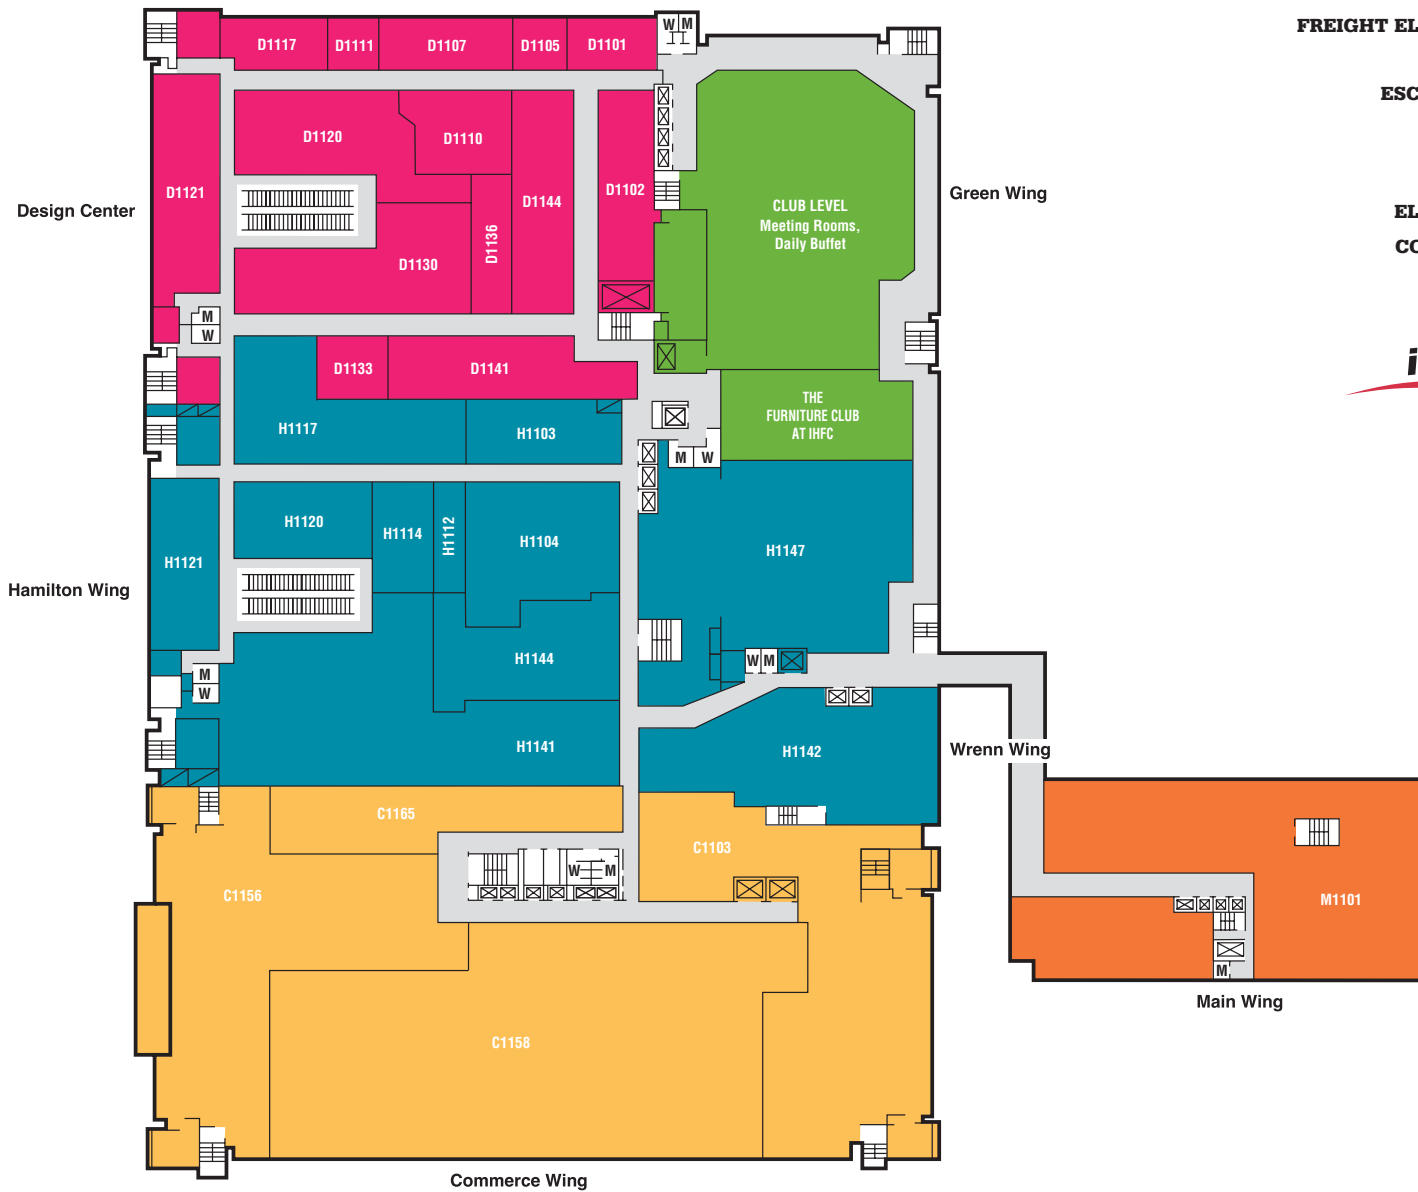

IHFC® 11th FLOOR

WING KEY

KEY

COMMERCE

Coast to Coast.....	C1103
Elite Leather.....	C1142
Furniture Values International, LLC.....	C1158
Leggett & Platt.....	C1165
Ligna.....	C1144
Serta Mattress Company.....	C1141
Somerton Dwelling.....	C1156

DESIGN CENTER

Artistic Leathers.....	D1133
Fornirama, Inc.....	D1110
Furniture Traditions.....	D1111
Horizon Home.....	D1120
May Furniture.....	D1101, D1107
Mega Group.....	D1117
My Home Furnishings.....	D1136
Omnia Leather.....	D1102, D1141
Palatial Furniture, LLC.....	D1130
Tarek Trade Furniture.....	D1121
West Bros. Furniture.....	D1144

GREEN

Furniture Club, Ballroom,
Banquets, Lunch..... Green Wing 11th Fl

HAMILTON

Armen Living.....	H1112
Barcalounger.....	H1143
Borkholder Furniture Inc.....	H1103
Classic Brands.....	H1104
Country View Woodworking, Ltd.....	H1121
Delandis.....	H1104
Elite Leather.....	H1142
Jasper Cabinet/Row One.....	H1143
John Boyd Designs.....	H1114
Ligna USA, Inc.....	H1144
Mastercraft.....	H1147
Saloom Furniture Co, Inc.....	H1117
Serta Mattress Company.....	H1141
Whittier Wood Furniture.....	H1120

MAIN

Primo International.....	M1101
--------------------------	-------

INTERNATIONAL
MARKET CENTERS
HIGH POINT

The heart of the High Point Market