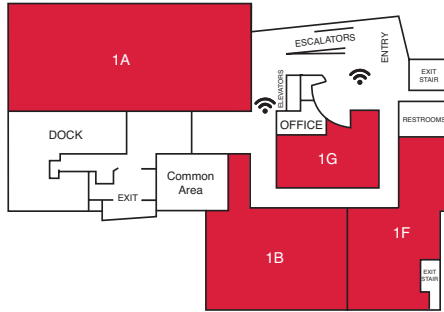

FIRST FLOOR

Alder & Tweed
Arteriors

1B,C,F
1A,G

SECOND FLOOR

Ralph Lauren Home Lighting
Visual Comfort

2J,K
2A,G

THIRD FLOOR

- | | |
|----------------------------|----|
| Sarreid Ltd. | 3D |
| Encore IHF | |
| Sarreid Replica Collection | |
| Trowbridge Gallery | 3B |

SIXTH FLOOR

NCA Design	6A,B,C
South Shore Furniture	6N

SEVENTH FLOOR

Monarch Specialties

7A

EIGHTH FLOOR

Ameriwood Industries 8N
Brentwood Classics Ltd. 8I,K

NINTH FLOOR