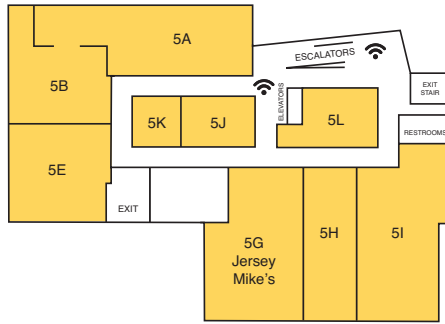

FIFTH FLOOR

Alliyah Rugs	5E
Butler Specialty Group	5I
Jersey Mike's	5G
My Home Furnishings	5J,K
Padma's Plantation	5L
Urbia	5A,B