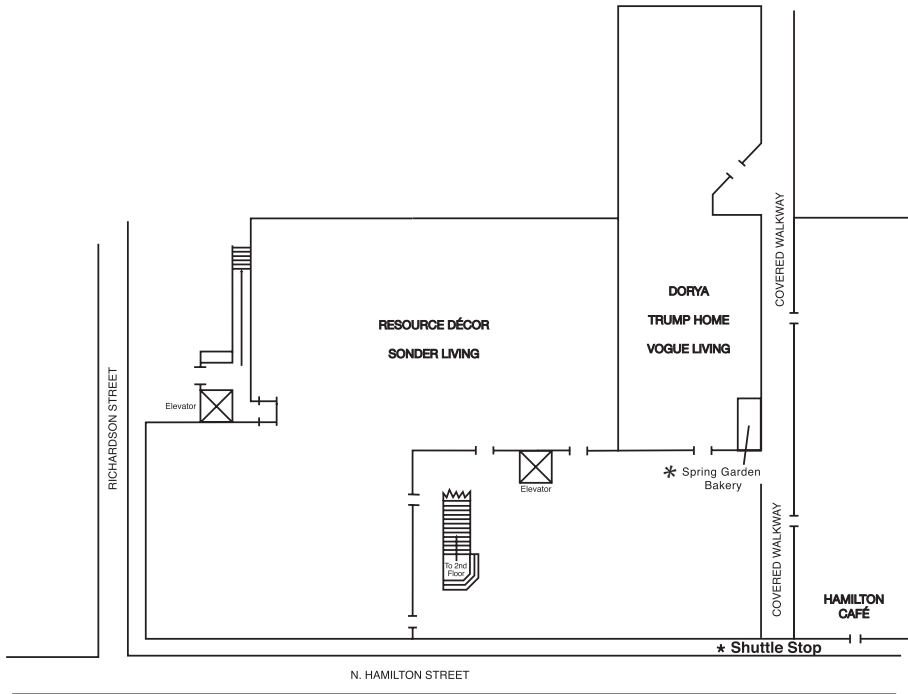

## 200 North Hamilton: First Floor

Alden Parks .....	110	Friedman Brothers Mirrors .....	102
Brownstone Furniture .....	101	Jonathan Charles Fine Furniture .....	135
Bruce Andrews Designs .....	103	Mottahedeh Co., Inc .....	131
Chelsea House .....	104	Shadow Catchers.....	108
Fairfield Chair Co .....	100	Wildwood .....	125
Frederick Cooper Lamps .....	125		

## 200 North Hamilton: Second Floor

AMO Milano Leather .....	211	King Hickory Furniture.....	203, 207
Artistica.....	221	Leathercraft .....	205
Attitude Furnishings .....	205	Palatial Furniture.....	213
Boknas.....	211	Spectra Home .....	213
California House .....	201	Stanley Furniture .....	200
Cates Cove.....	205	Stone & Leigh Upholstery.....	200
Design NS.....	211	Yutzy Woodworking .....	209

# 330 North Hamilton: First Floor

Dorya  
Resource Décor  
Sonder Living

Trump Home  
Vogue Living