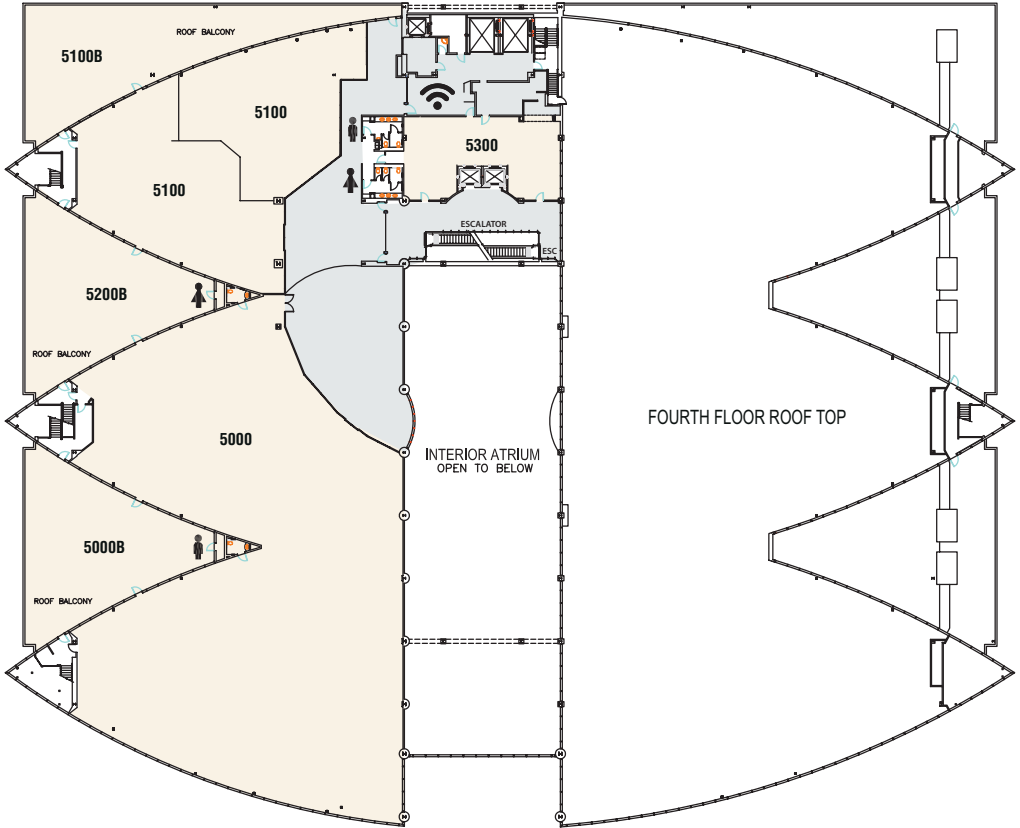

Showplace: First Floor

Bramble Co., The	1525, 1550, 1650	Rowe Fine Furniture, Inc	1100
Clayton Marcus	1100	Steven Shell	1650
Gloster Furniture.....	1825	Star International Furniture	1800
Orient Express Furniture	1800	Sunpan	1200
Panama Jack Outdoor	1600	Telescope Casual Furniture.....	1250
Pelican Reef Wicker.....	1600	TOV Furniture.....	1850
Robin Bruce.....	1100	Trade International/Indian Furniture Place	1500

Showplace: Second Floor

AA Importing Company	2221	Kaleen Rugs, Inc	2345
American Made Silks.....	2317	Lauren Galleries, Inc.....	2310
Art Point.....	2314	Muniz Plastic.....	2305
Bombay	2340	Northwood Collection	2221
CDI International.....	2500, 2600	Pinestone Furniture	2301
Champo	2308	Red Horse Arts.....	2319
Chandra Rugs.....	2402	Southern Sky	2312
Couristan, Inc	2350	Steven Shell	2118, 2340
East Enterprises, Inc	2325	Three Birds Casual.....	2406
Forty West.....	2300	Uwharrie Chair.....	2311
Furniture Classics, Ltd	2401	Wexel Art Displays.....	2335
Home Trends and Design	2400	William Sheppee USA LTD	2404

Showplace: Fourth Floor

Four Hands.....	4101	Simon Li	4200
RuffSawn	4300	Surya.....	4100

Showplace: Fifth Floor

- | | | | |
|--------------------------|-------------|----------------------------------|------|
| American Leather | 5000, 5000B | Creative Accents Area Rugs | 5000 |
| Copeland Furniture | 5100 | Inada Massage Chairs | 5300 |