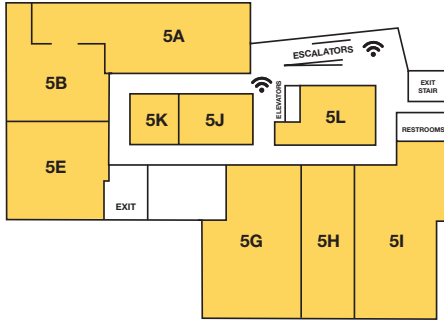

FIRST FLOOR

Alder & Tweed
Arteriors

1C,F
1A,B,G

SECOND FLOOR

Visual Comfort

2A,G

THIRD FLOOR

Sarreid Ltd.	3D
Encore IHF	
Sarreid Replica Collection	
Trowbridge Gallery	3B

FOURTH FLOOR

Bethel International	4A,C,D,Q
----------------------	----------

FIFTH FLOOR

Butler Specialty Group 5H, I
Luxe Decor 5J, K
Urbia 5A, 5B

SIXTH FLOOR

NCA Design 6A, B, C
South Shore Furniture 6N

SEVENTH FLOOR