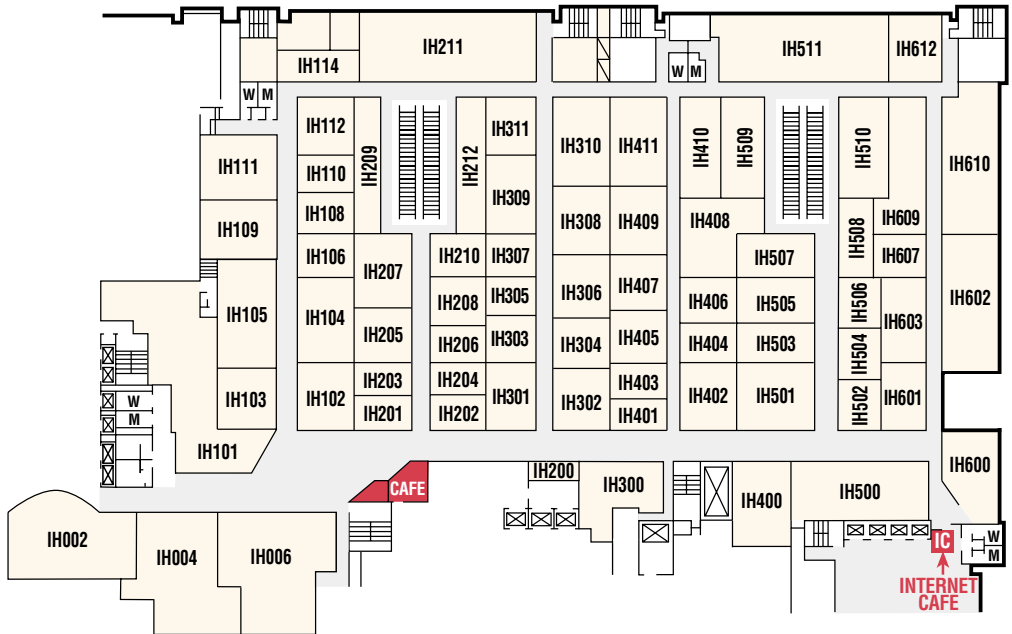

IHFC: InterHall