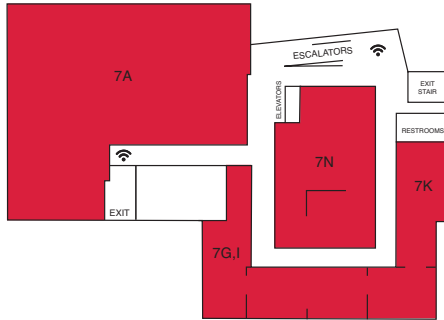

FIRST FLOOR

Alder & Tweed	1B,C
Arteriors	1A,G
Generation Lighting	1F

SECOND FLOOR

Ralph Lauren Home Lighting	2J,K
Trowbridge Gallery	2A
Visual Comfort	2G,I,J,K

THIRD FLOOR

Sarreid Ltd. 3D
Encore IHF
Sarreid Replica Collection

FOURTH FLOOR

Arteriors 4B
Bethel International 4C,D,Q
Legend Global 4G,I,J,K,L
Urban Chic 4N

SEVENTH FLOOR

Crawford and Burke	7G,I
South Shore Furniture	7N

EIGHTH FLOOR

Ameriwood Industries	8N
Brentwood Classics Ltd.	8I,K