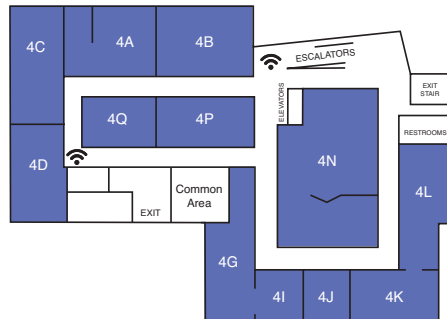

FIRST FLOOR

Alder & Tweed	1B,C
Arteriors	1A,G
Generation Lighting	1F

SECOND FLOOR

Ralph Lauren Home Lighting	2J,K
Trowbridge Gallery	2A
Visual Comfort	2G,I,J,K

THIRD FLOOR

Sarreid Ltd. 3D
Encore IHF
Sarreid Replica Collection

FOURTH FLOOR

Arteriors 4B
Bethel International 4C,D,Q
Legend Global 4G,I,J,K,L
Urban Chic 4N

SEVENTH FLOOR

Crawford and Burke	7G,I
South Shore Furniture	7N

EIGHTH FLOOR

Ameriwood Industries	8N
Brentwood Classics Ltd.	8I,K