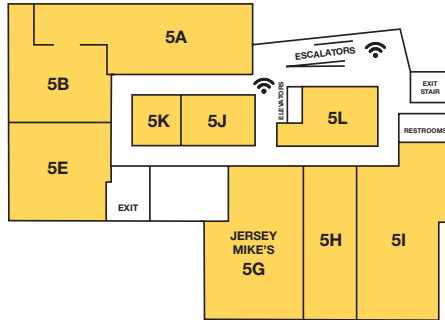

FIRST FLOOR

Alder & Tweed
Arteriors

1C,F
1A,B,G

SECOND FLOOR

Ralph Lauren Home Lighting
Visual Comfort

2J,K
2A,G

THIRD FLOOR

Sarreid Ltd.	3D
Encore IHF	
Sarreid Replica Collection	
Trowbridge Gallery	3B

FOURTH FLOOR

Amram Home	4P
Arteriors	4B
Bethel International	4A,C,D,Q
Urban Chic	4N

FIFTH FLOOR

Alder & Tweed	5E
Butler Specialty Group	5H, I
Jersey Mike's	5G
Luxe Decor	5J, K
Padma's Plantation	5L
Urbia	5A, B