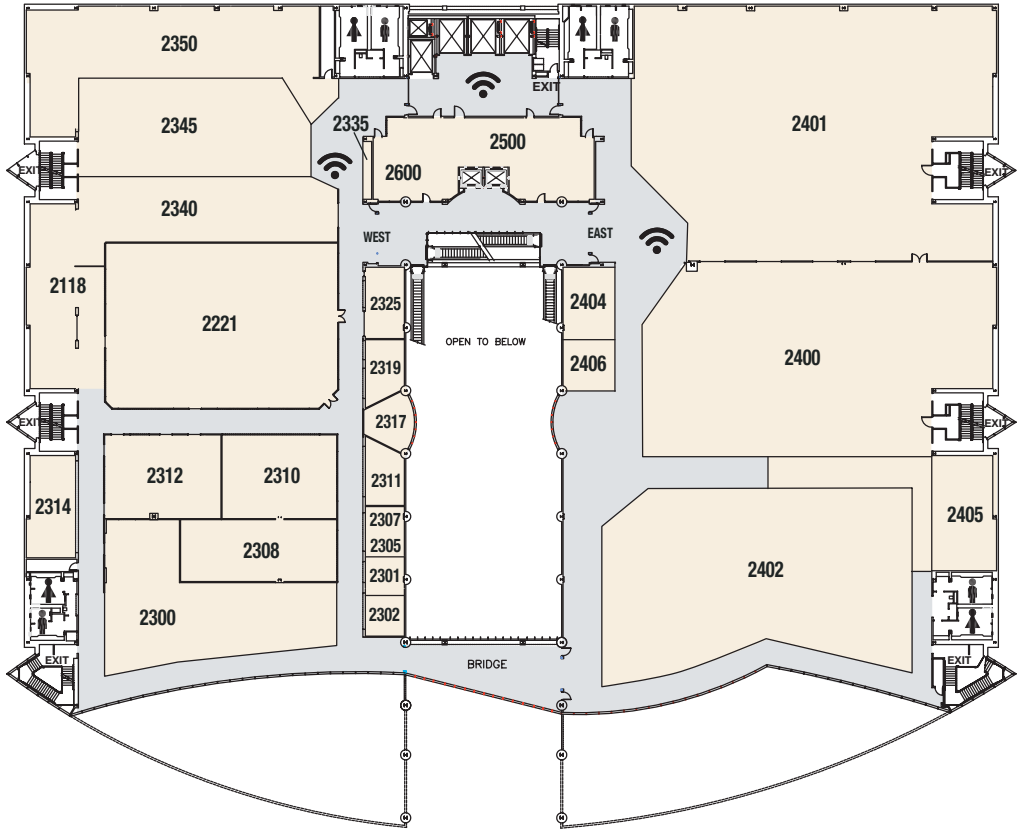

## Showplace: First Floor

Bramble Co., The ..... 1525, 1550, 1650  
 Clayton Marcus ..... 1100  
 Gloster Furniture ..... 1825  
 Orient Express Furniture ..... 1800  
 Robin Bruce ..... 1100  
 Rowe Fine Furniture, Inc. .... 1100

Steven Shell ..... 1650  
 Star International Furniture ..... 1800  
 Sunpan ..... 1200  
 Telescope Casual Furniture ..... 1250  
 TOV Furniture ..... 1850  
 Trade International/Indian Furniture Place ... 1500