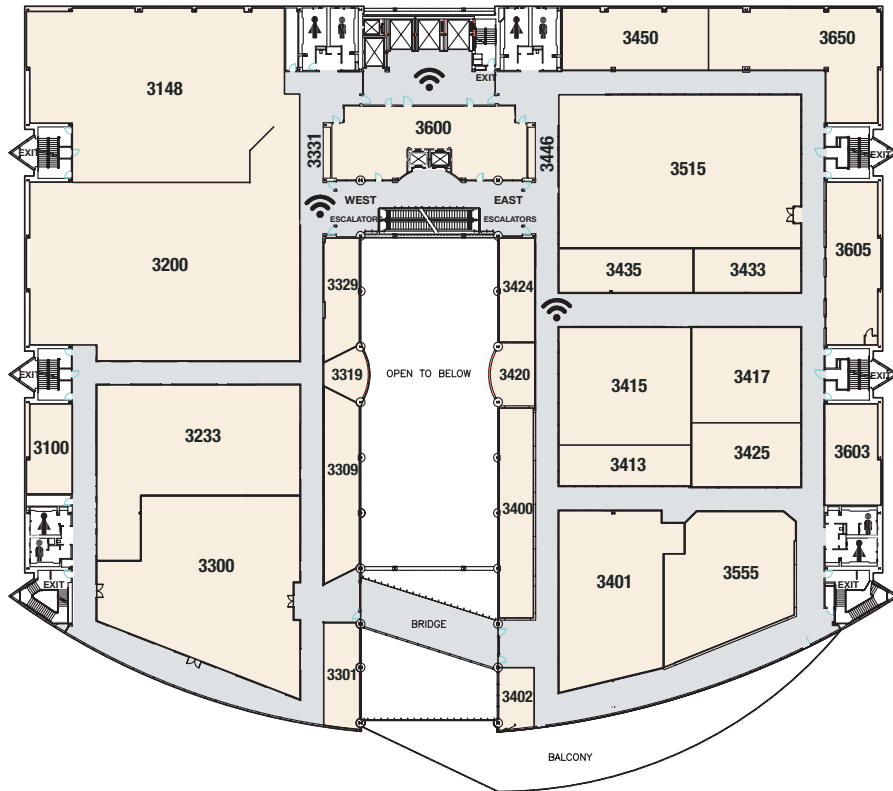

Showplace: Third Floor

Adagio Water Features	3329	Hallmart Collectibles, Inc.	3401
Akara Rugs	3400	iRest	3424
Amer Rugs	3415	Jaipur Living	3300, 3301
Art Carpet/Art Home	3605	LR Resources	3435
B.S.Trading Rug, LLC	3100, 3319	Orian Rugs Inc.	3233
Beachcraft	3413, 3555	Orient Express Furniture	3148
C. R. Plastic Products, Inc.	3420	Rizzy Home	3515
Capris Furniture Industries	3413, 3555, 3603	Rug Factory Plus	3402
Coast Lamp Mfg	3309	SAMS International	3600
Eurø Style	3200	Sono Inspired	3446
Forever Green Art	3331	Star International Furniture	3148
GTR Leather	3417